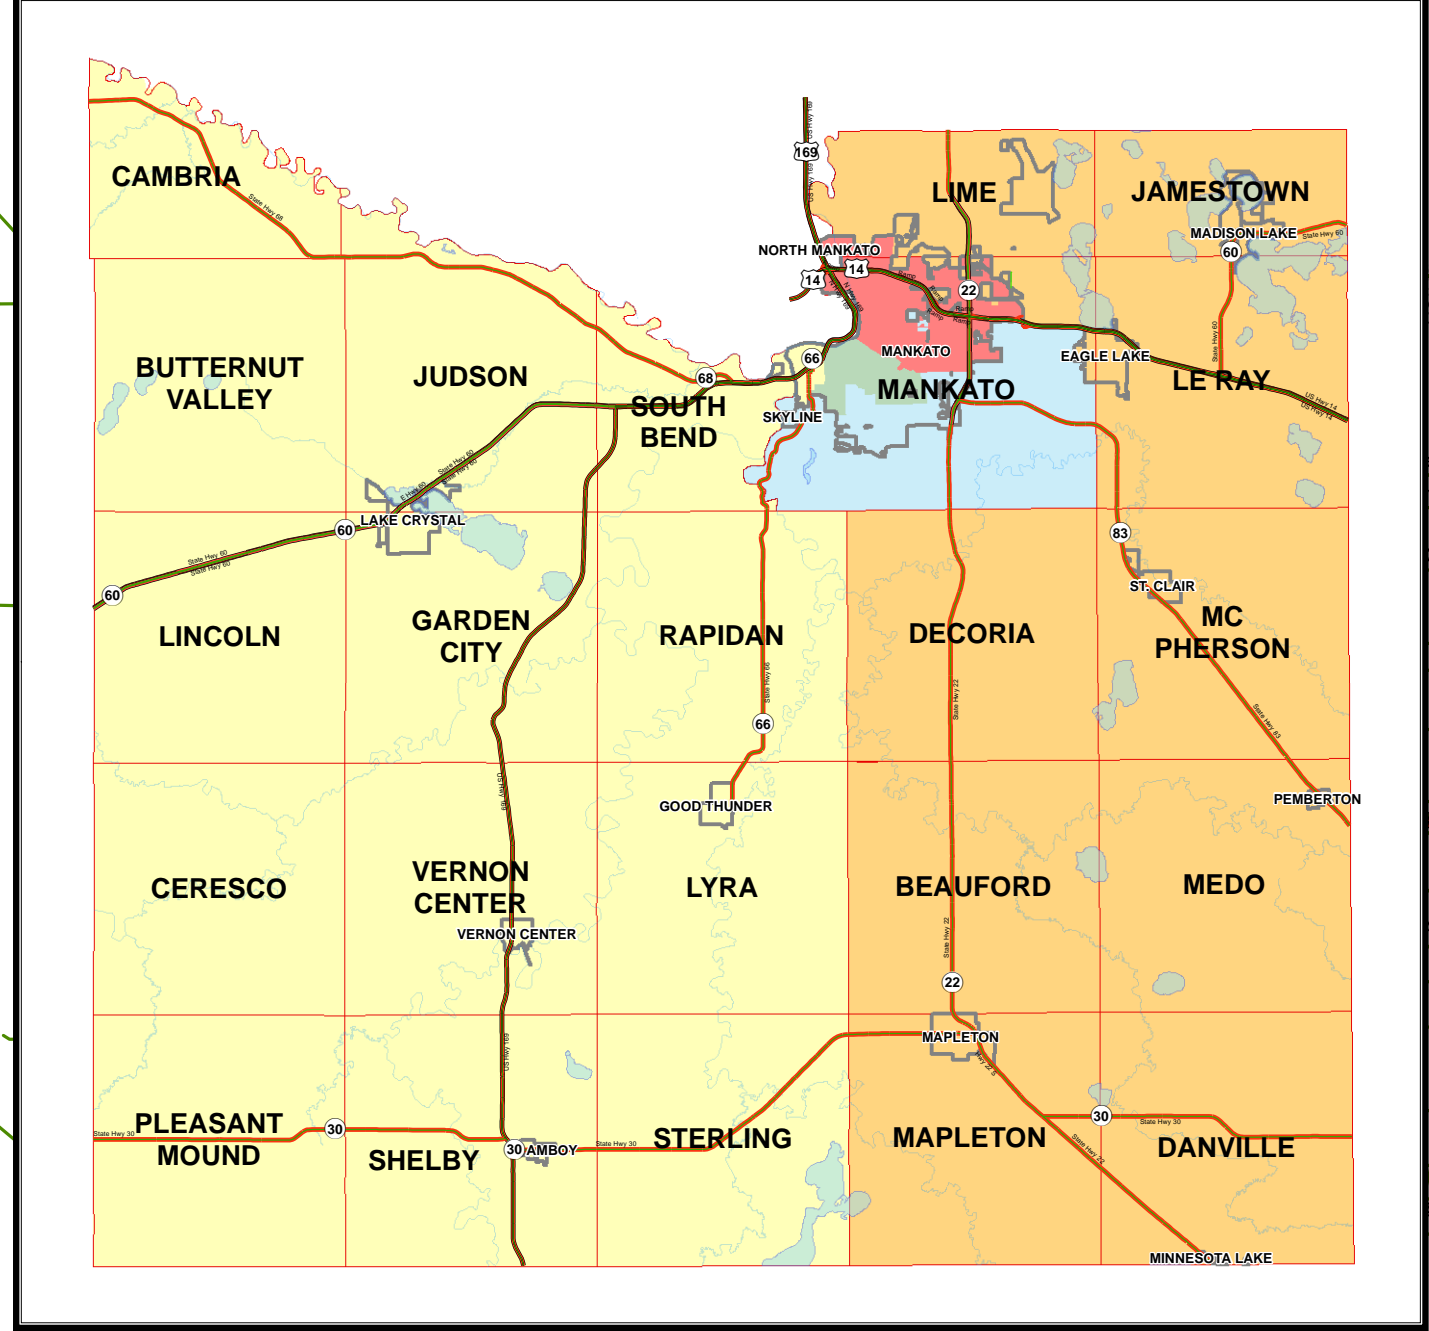

Blue Earth County Commissioner Districts 2012

Date: 04/03/2013

Legend	
District Number	Mankato Precincts
 District 1	2,4,7,10,10A,11
 District 2	13,14,15,16,30(N Mankato)
 District 3	5,6,8,9,12
 District 4	1,3
 District 5	17