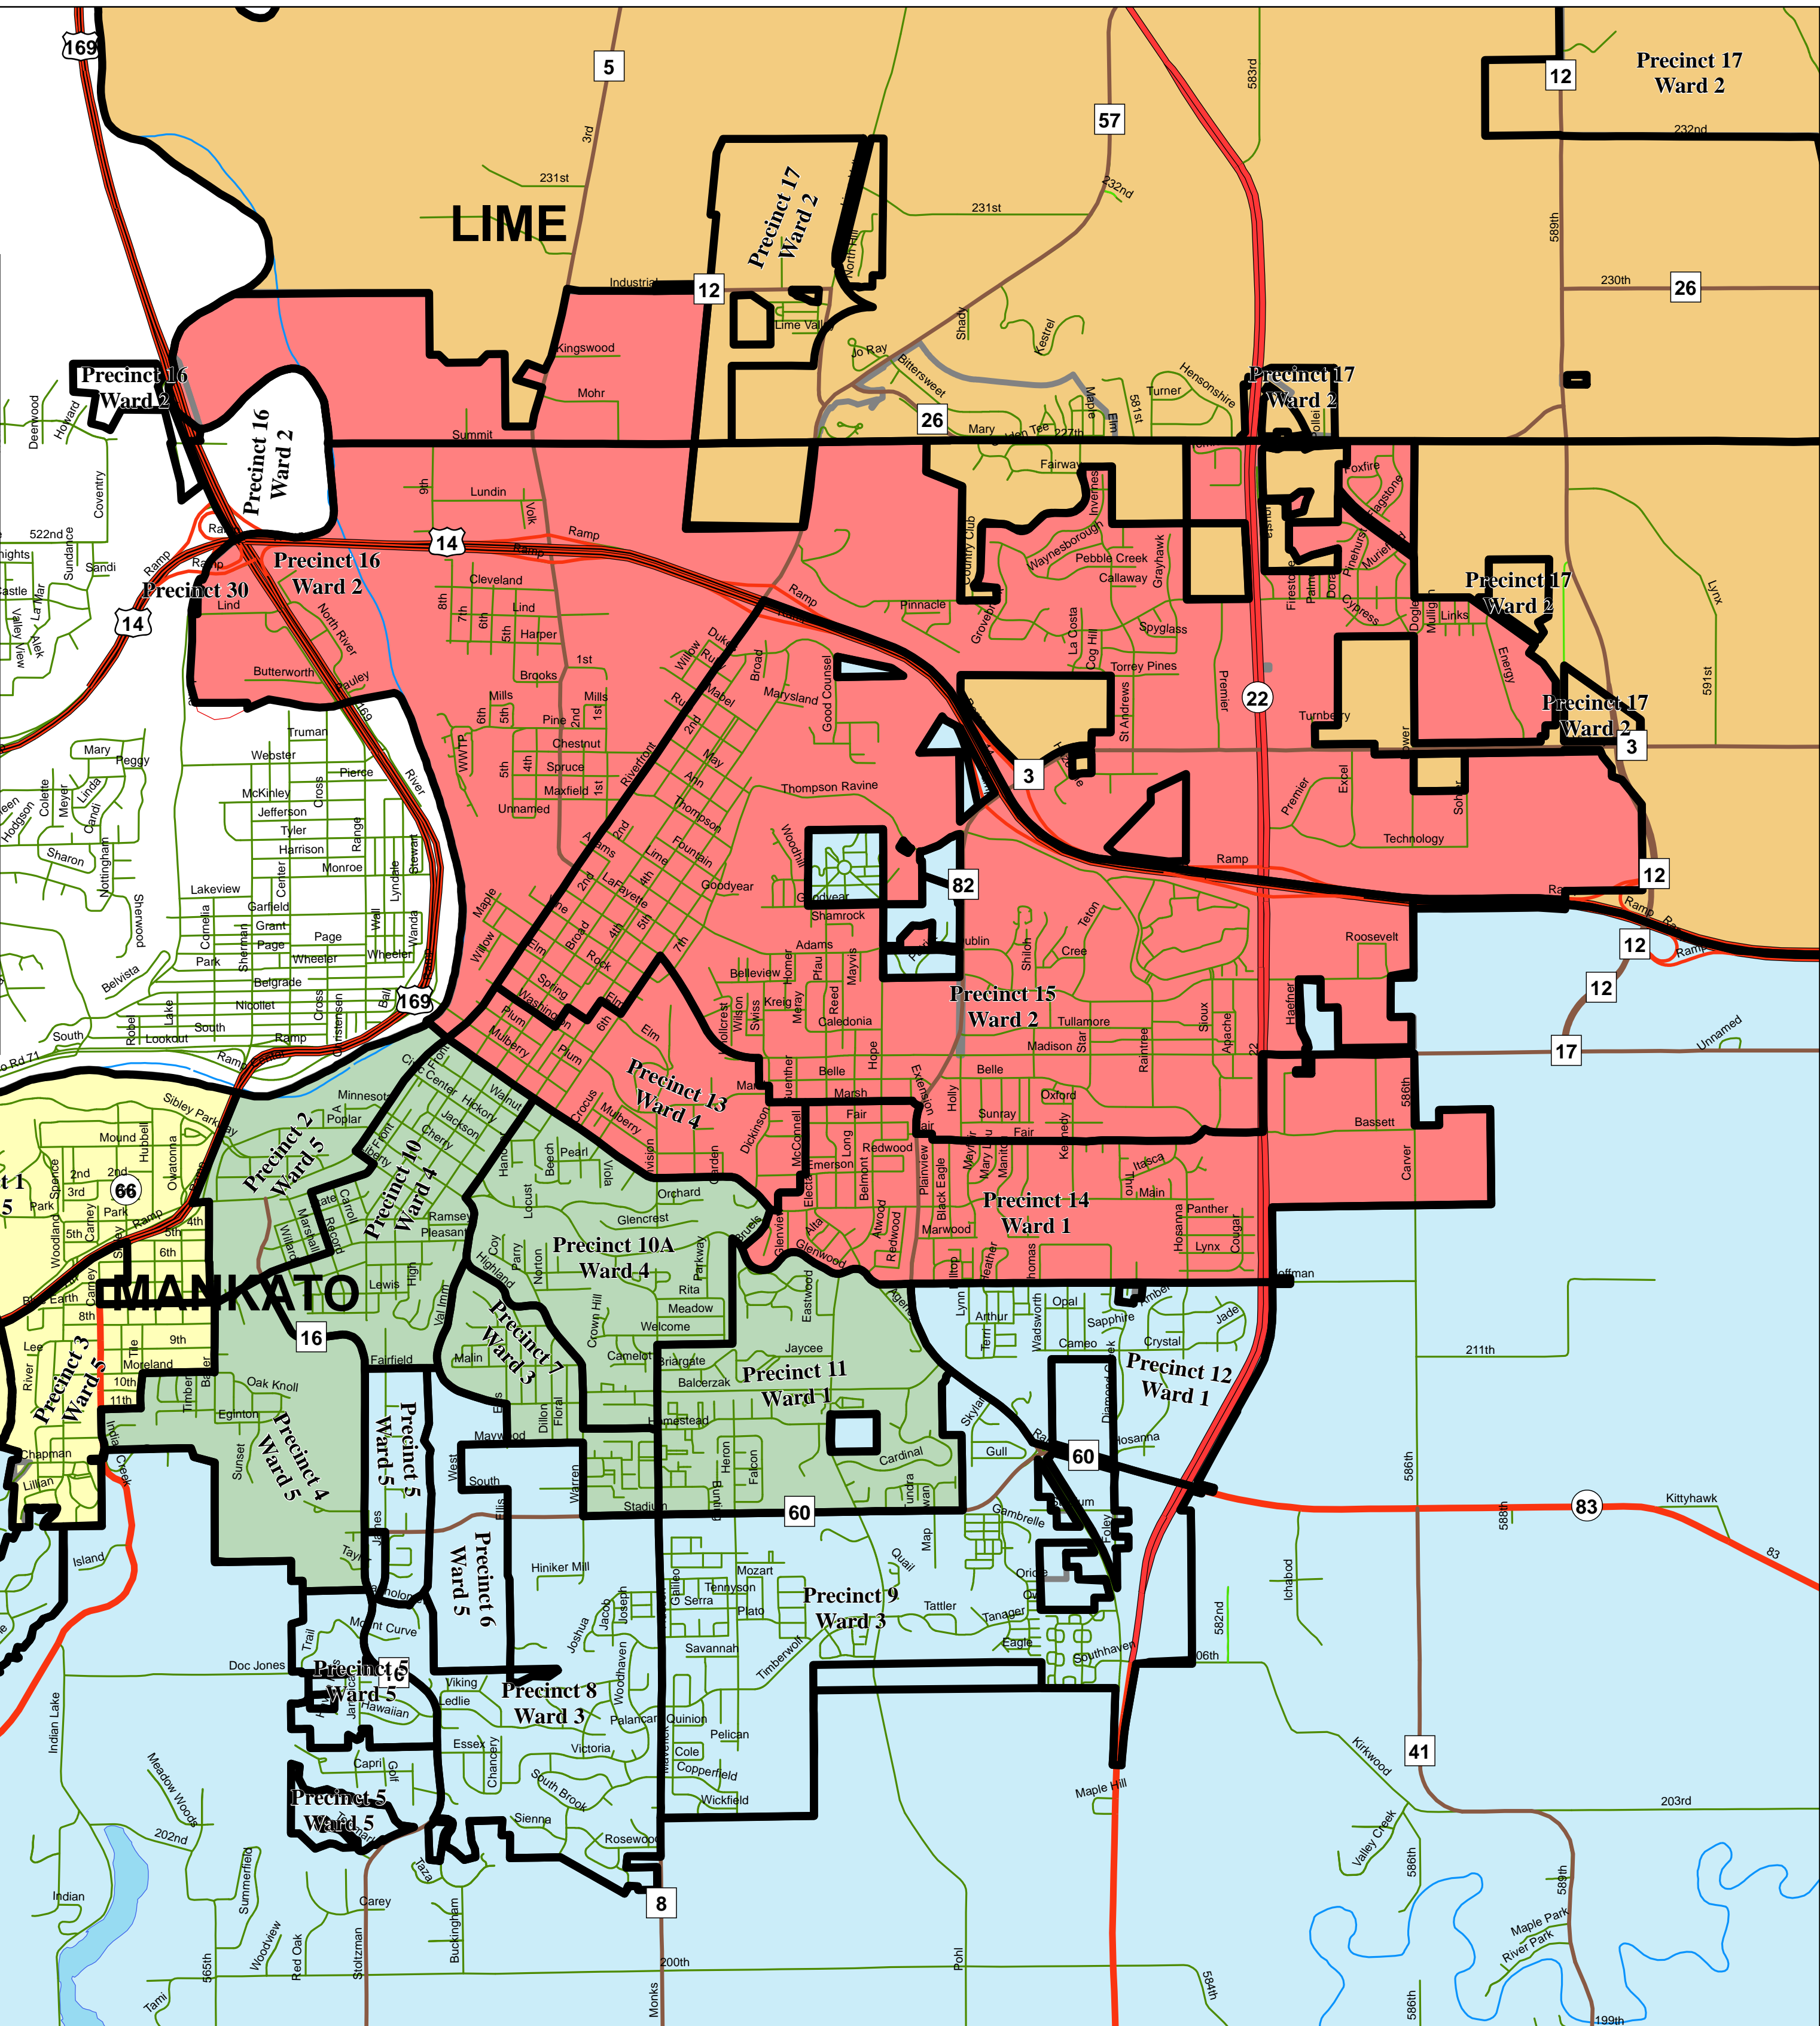

Blue Earth County Commissioner Districts 2012

Date: 04/03/2013

Legend	
District Number	Mankato Precincts
 District 1	2,4,7,10,10A,11
 District 2	13,14,15,16,30(N Mankato)
 District 3	5,6,8,9,12
 District 4	1,3
 District 5	17