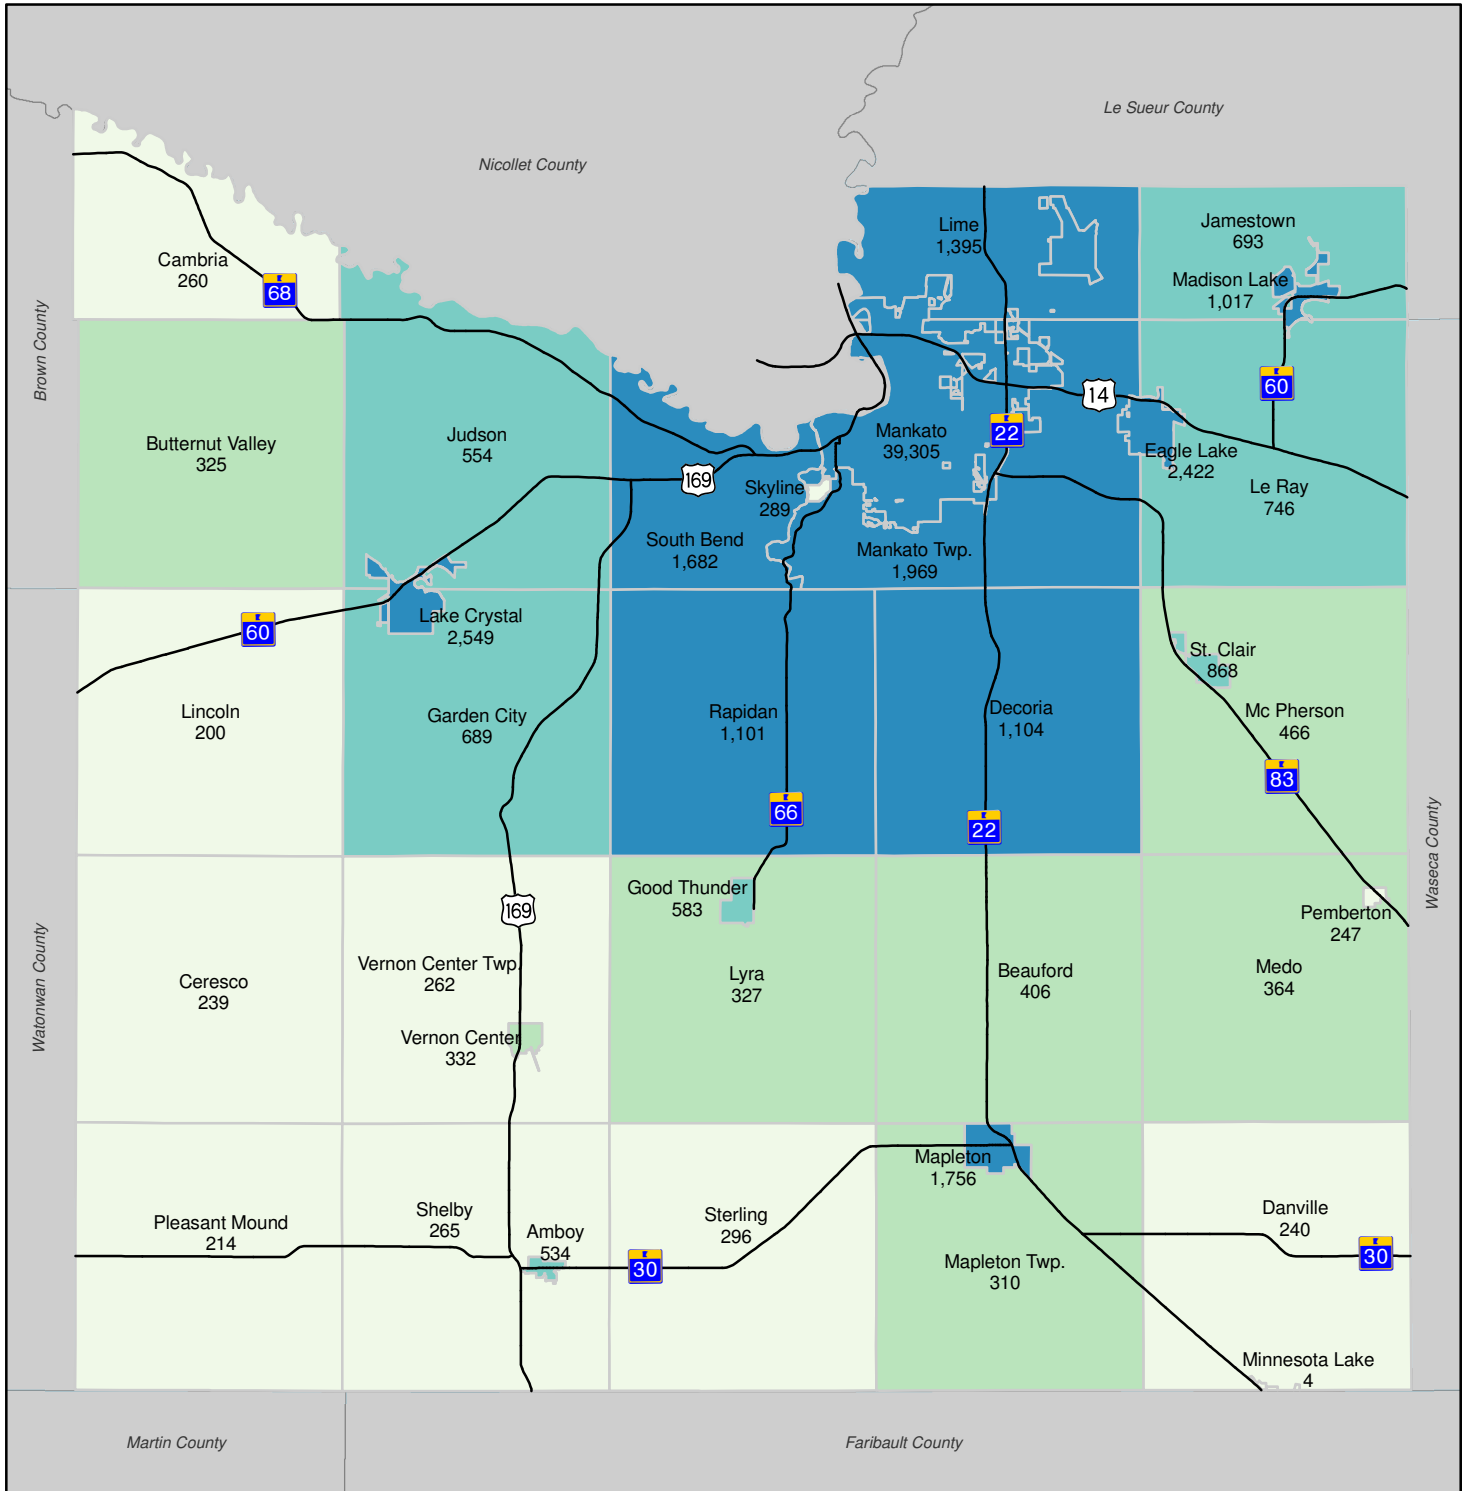

# Blue Earth County City and Township Population - 2010

## 2010 Population

Prepared By: Blue Earth County  
June 2, 2011

Source: 2010 U.S. Census