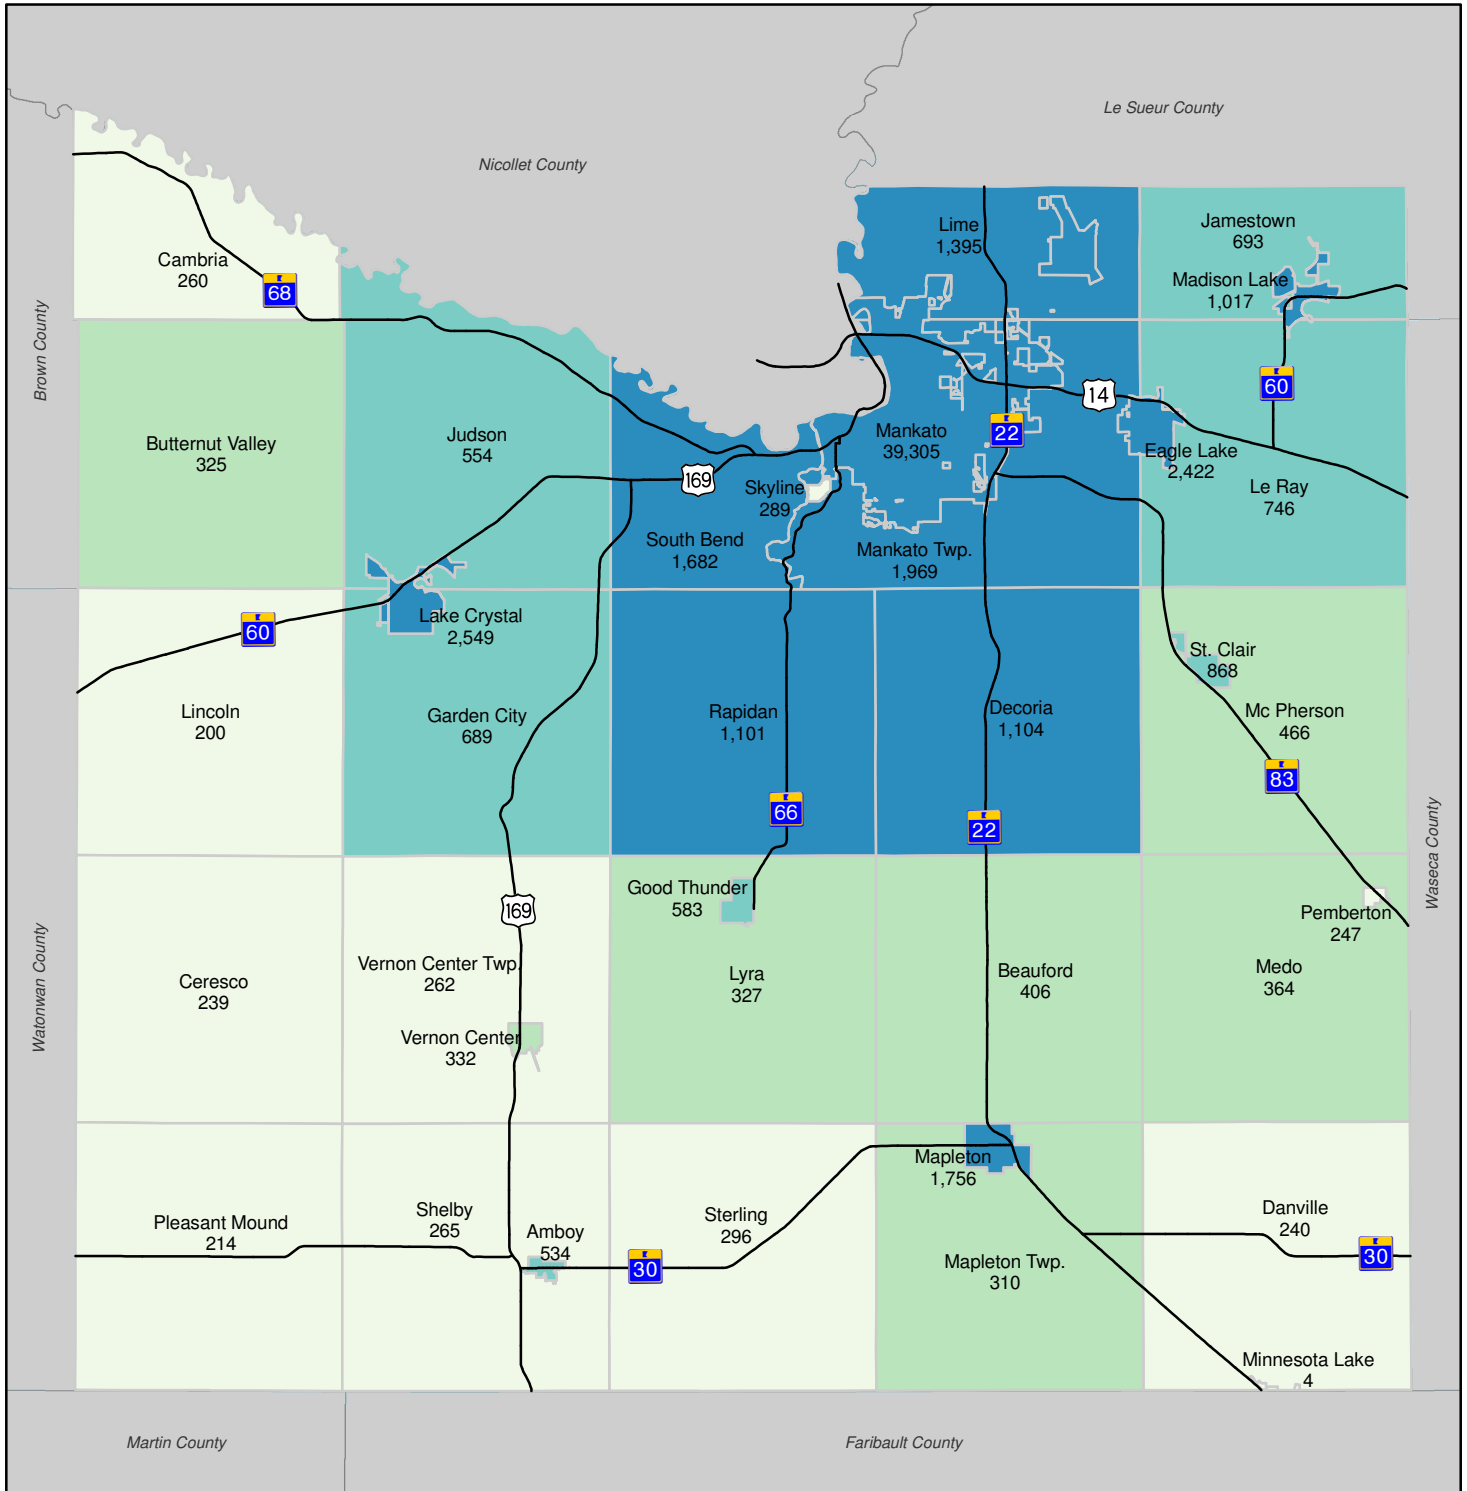

Blue Earth County City and Township Population - 2010

2010 Population

Prepared By: Blue Earth County
June 2, 2011

Source: 2010 U.S. Census