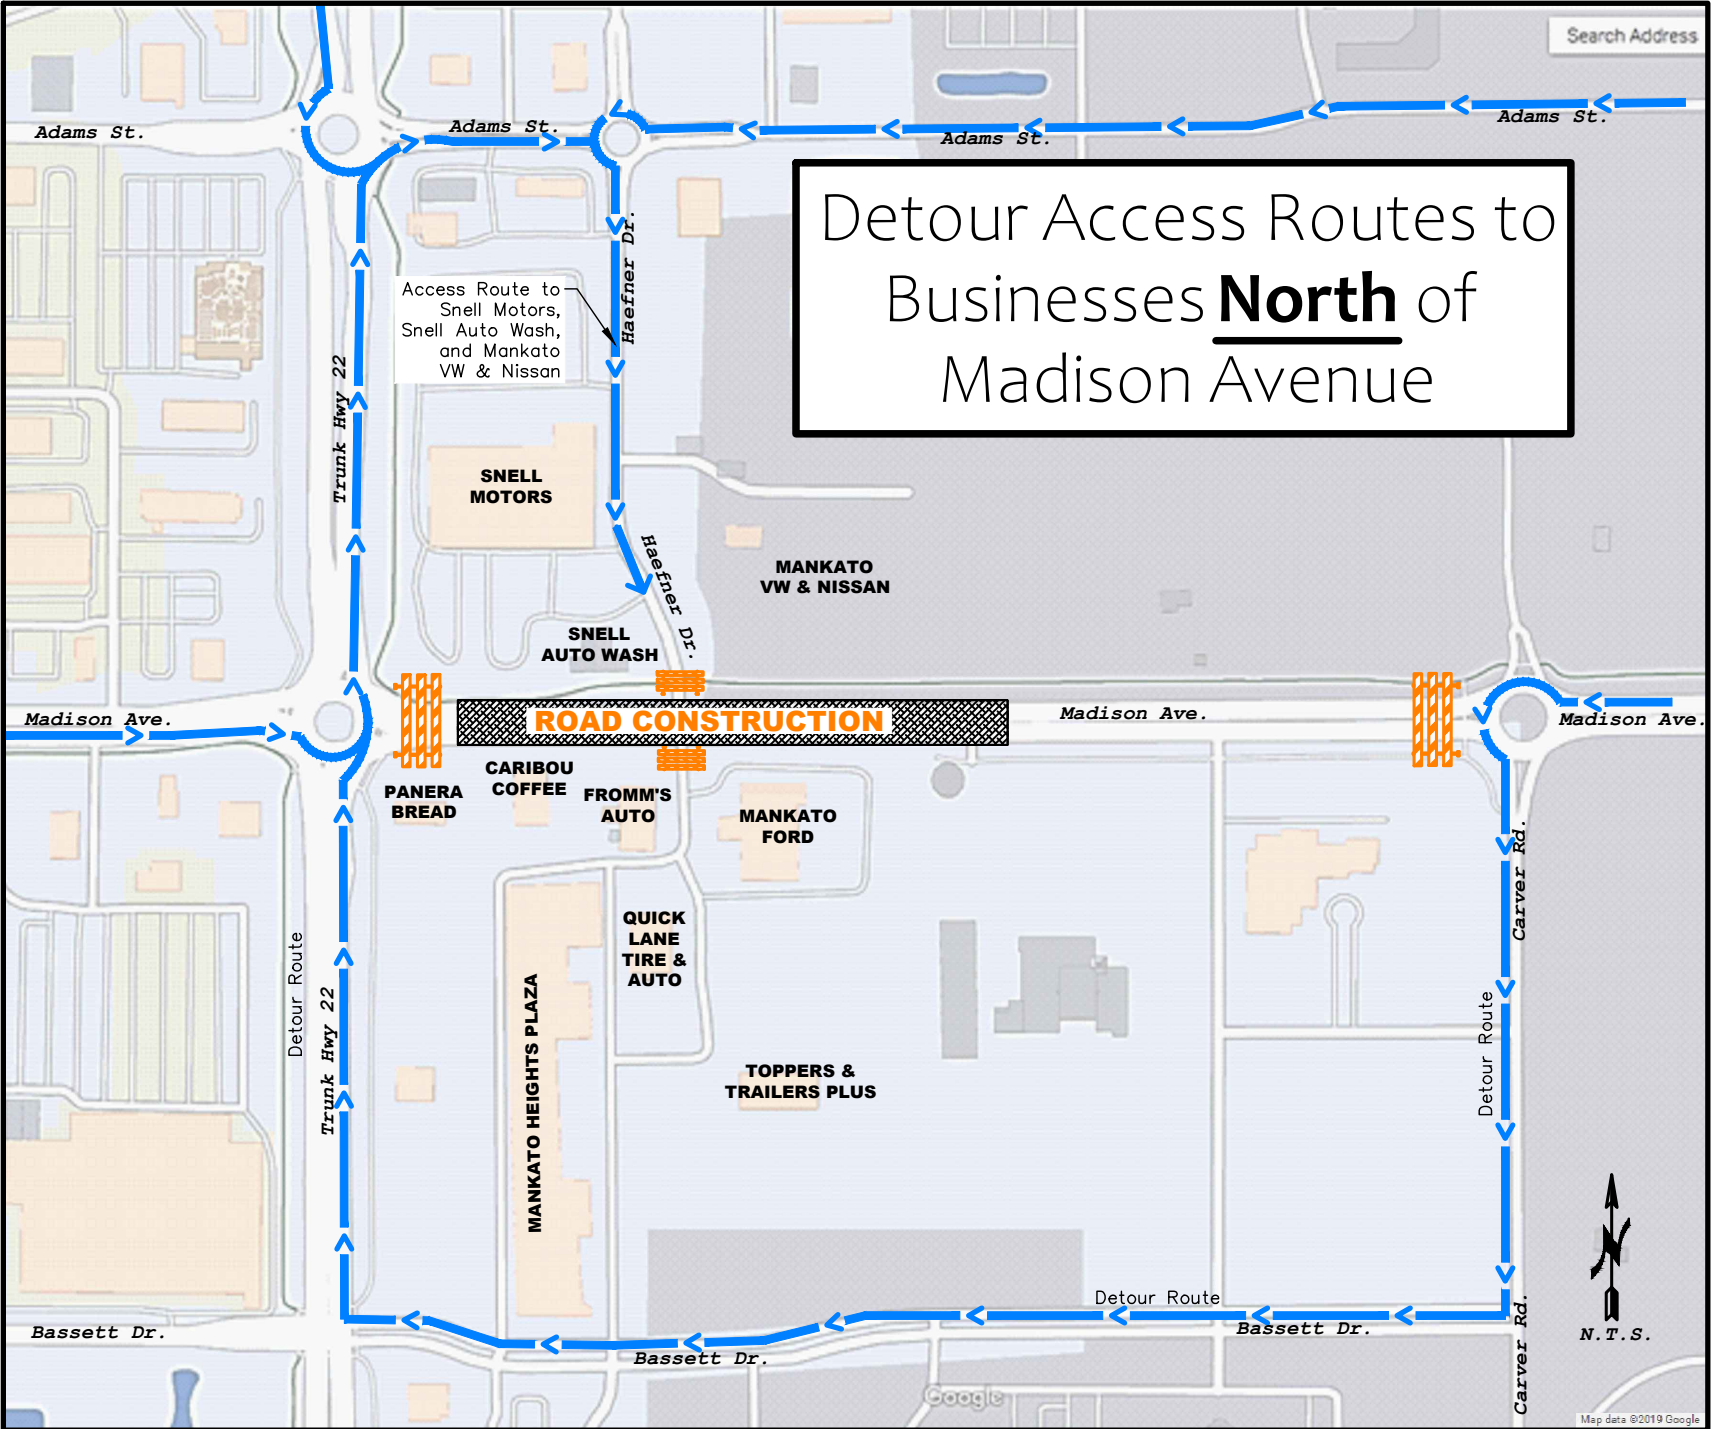

Detour Access Routes to Businesses North of Madison Avenue

Access Route to Snell Motors, Snell Auto Wash, and Mankato VW & Nissan

ROAD CONSTRUCTION

N.T.S.