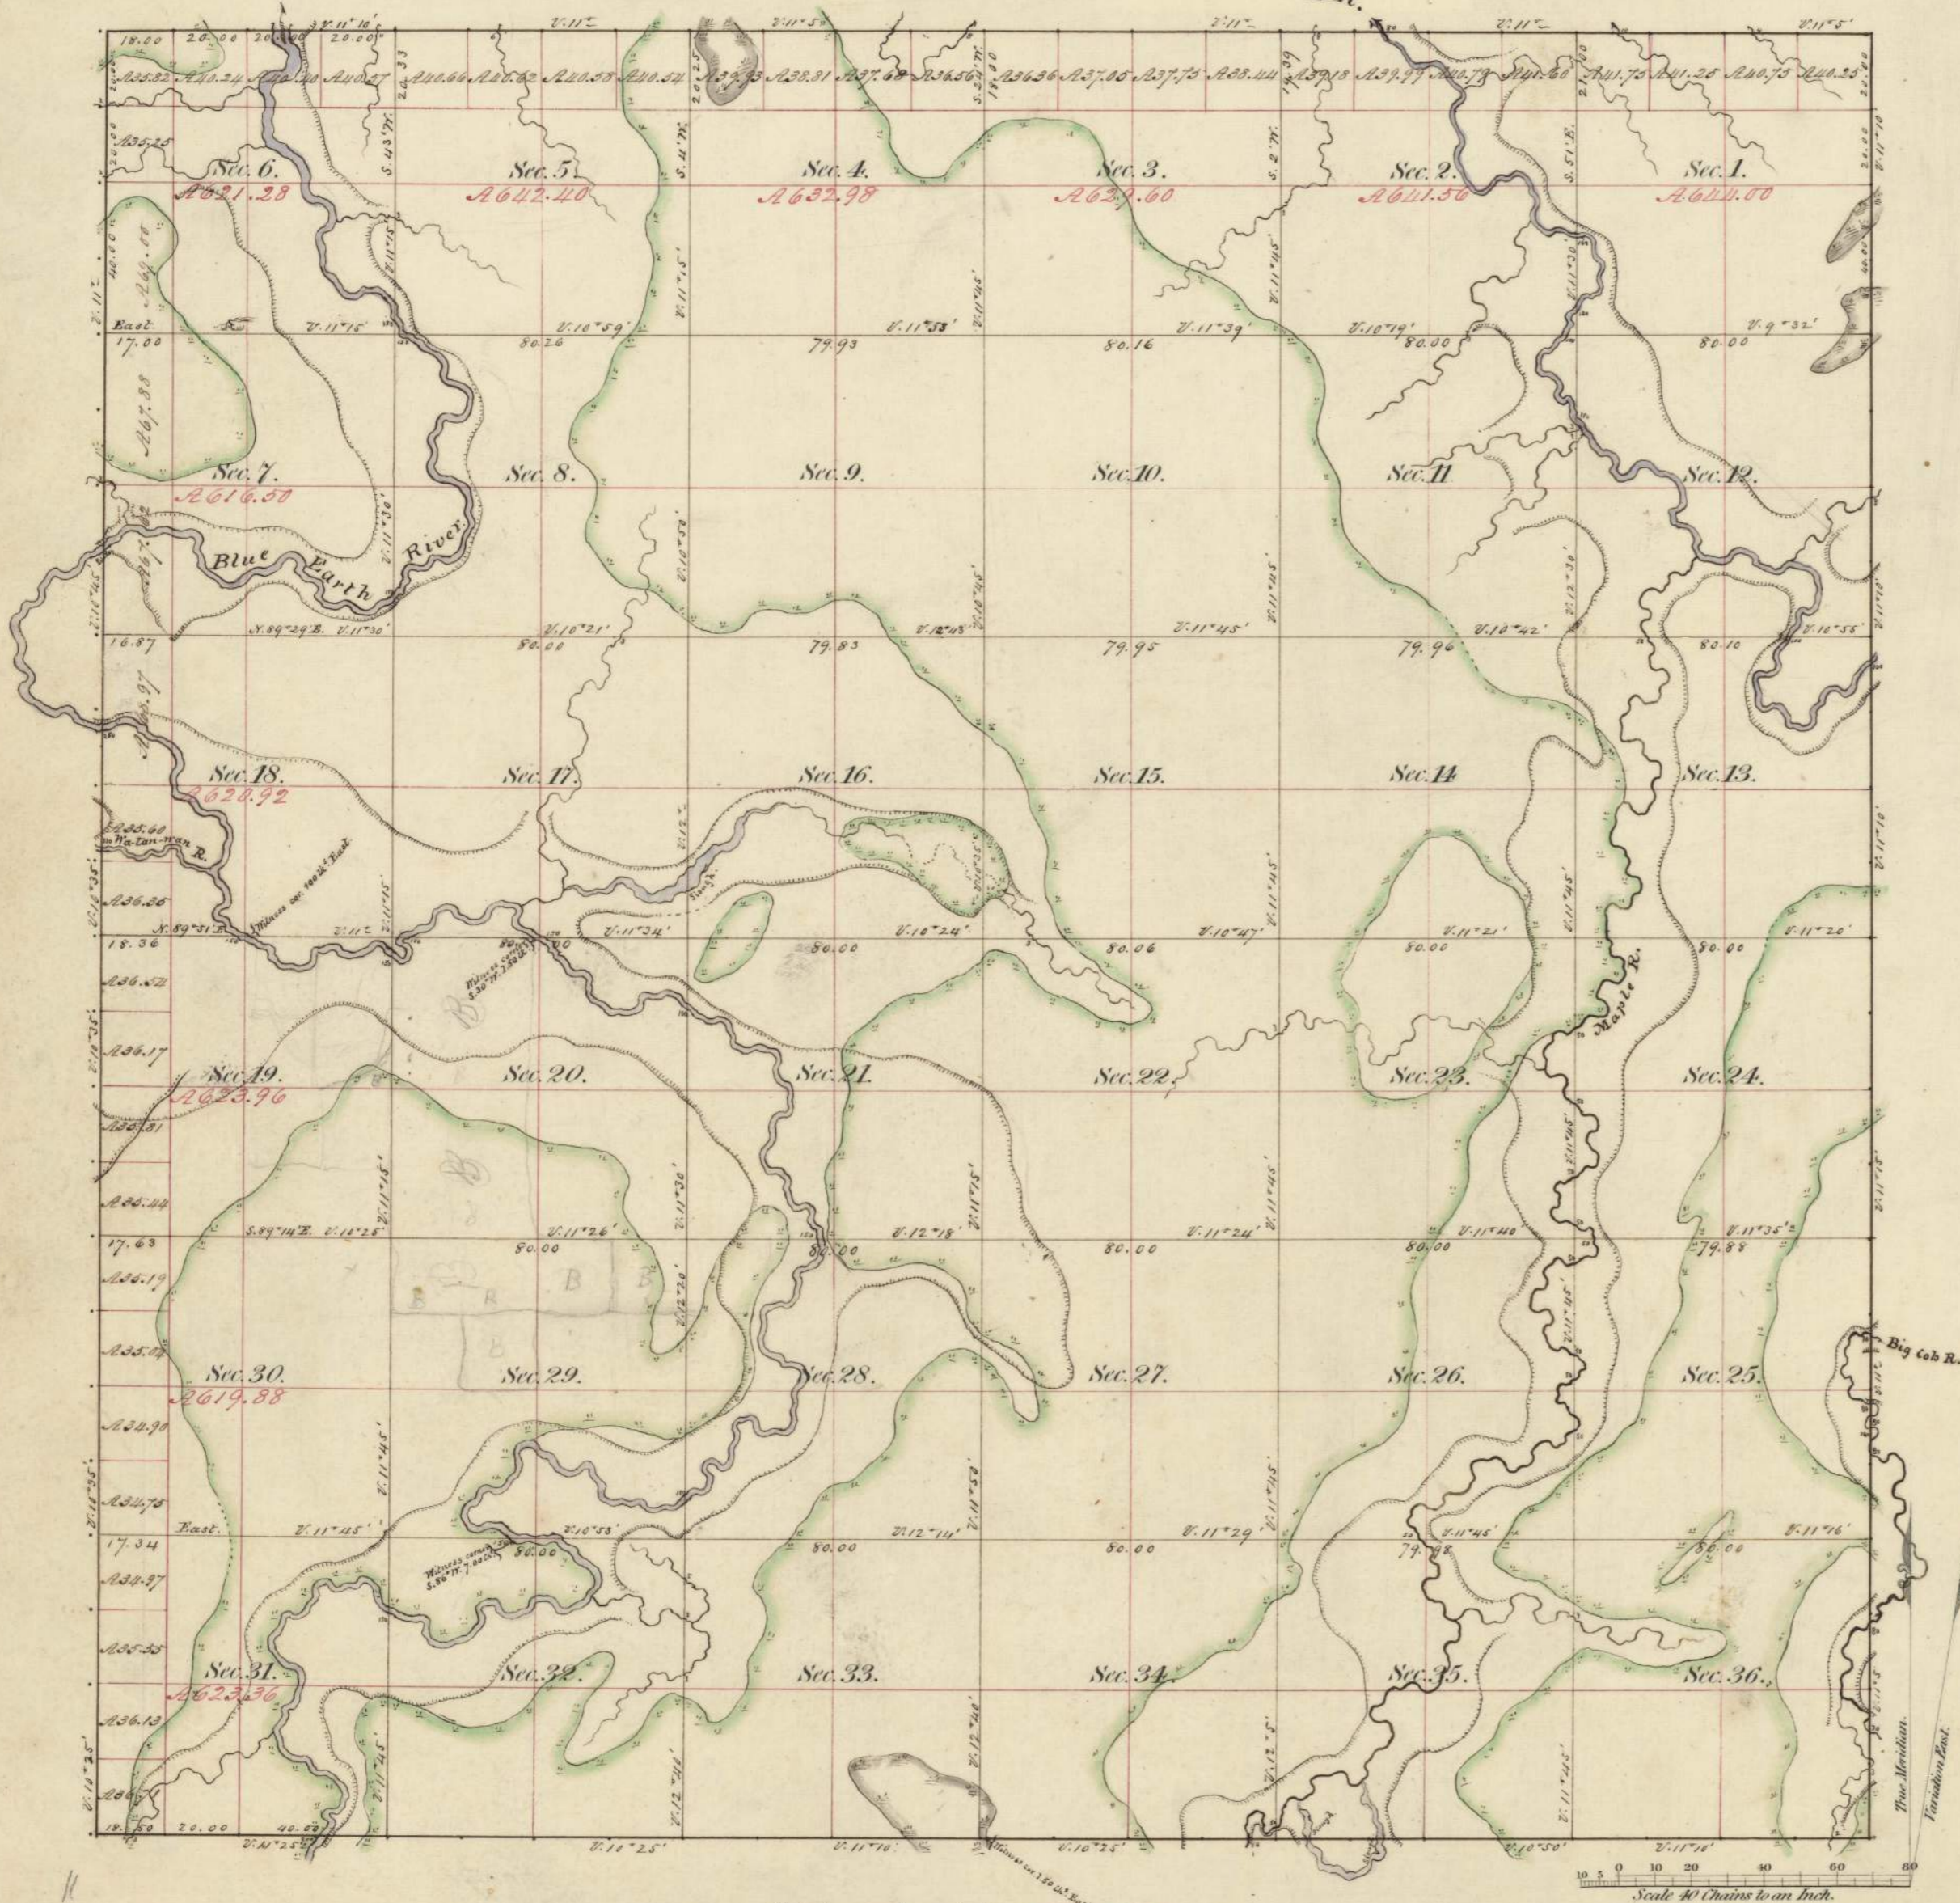

Township N^o 107 N., Range N^o 27 West of the 5th Mer.

Meanders of

Posts	Courses	Ch. ^o	Ln. ^o	Posts	Courses	Ch. ^o	Ln. ^o	Posts	Courses	Ch. ^o	Ln. ^o

Total number of Acres 22716.44

Surveys Designated.	By Whom Surveyed	Date of Contract.	Amount of Surveys M. Ch. ^o Lk. ^o	When Surveyed.	When Charged in the Sur. ^o Gen. ^o Acc ^t .
Township lines.	John Ball	June 20th. 1854	23 - 76 - 57	Aug. 8. 1854	
Subdivisions.	John J. Everett	Sept. 26 th 1854	59 - 66 - 28	June & July, 1855.	

The above Map of Township N° 107 North, of Range N° 27 West, 5th. Principal Meridian Minnesota, is strictly conformable to the field notes of the survey thereof on file in this Office which have been examined and approved.

Surveyor General's Office
 Dubuque, Decr 19th. 1855

Harris Sever
 Sur.^o Gen.^o